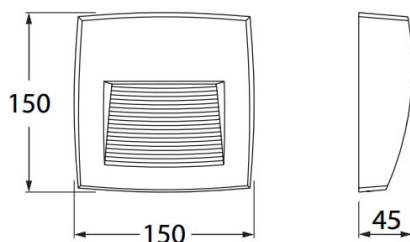

EL[®]MARK

The Brand of Electricity

LORENZA LED GARDEN

FIXTURES

GENERAL INFORMATION »

- ∴ Rated voltage: 100-240V/ 50-60Hz
- ∴ Power: 3.2W;7.5W;10.5W
- ∴ Colour temperature: 3000/4000/6500 - settable
- ∴ Colour: Black; Grey
- ∴ Body material: Resin with clear glass
- ∴ UV resistant
- ∴ Lamp holder: R7s
- ∴ Lamp included
- ∴ Colour rendering index: Ra≥80
- ∴ Switch on/off: >15 000
- ∴ Long life: 30 000h
- ∴ Insulation class II
- ∴ Protection against dust and moisture: IP55

PRODUCT DETAILS »

Catalogue number	Model	Watt (W)	Whole fixture lumens (lm)	Colour temp. (K)	Colour body
95LORENZA150/BL	LORENZA 150	3.2	400	3000/4000/6500 - settable	Black
95LORENZA150/GR	LORENZA 150	3.2	400	3000/4000/6500 - settable	Grey
95LORENZA190/BL	LORENZA 190	7.5	850	3000/4000/6500 - settable	Black
95LORENZA190/GR	LORENZA 190	7.5	850	3000/4000/6500 - settable	Grey
95LORENZA270/BL	LORENZA 270	10.5	1100	3000/4000/6500 - settable	Black
95LORENZA270/GR	LORENZA 270	10.5	1100	3000/4000/6500 - settable	Grey

DIMENSIONS »

LORENZA 150

LORENZA 190

LORENZA 270

ADDITIONAL INFORMATION »

Catalogue number	Barcode	Packing/Box (pcs)
95LORENZA150/BL	8031874202193	1/24
95LORENZA150/GR	8031874202216	1/24
95LORENZA190/BL	8031874211355	1/24
95LORENZA190/GR	8031874211362	1/24
95LORENZA270/BL	8031874236365	1/24
95LORENZA270/GR	8031874236372	1/24