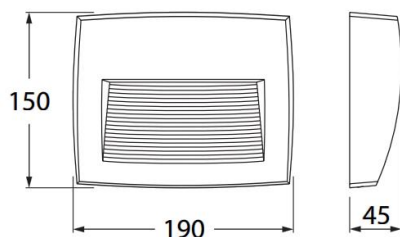

EL[®]MARK

The Brand of Electricity

LORENZA LED GARDEN

FIXTURES

GENERAL INFORMATION »

- ∴ Rated voltage: 100-240V/ 50-60Hz
- ∴ Power: 3.2W;7.5W;10.5W
- ∴ Colour temperature: 3000/4000/6500 - settable
- ∴ Colour: Black; Grey
- ∴ Body material: Resin with clear glass
- ∴ UV resistant
- ∴ Lamp holder: R7s
- ∴ Lamp included
- ∴ Colour rendering index: Ra≥80
- ∴ Switch on/off: >15 000
- ∴ Long life: 30 000h
- ∴ Insulation class II
- ∴ Protection against dust and moisture: IP55

PRODUCT DETAILS »

Catalogue number	Model	Watt (W)	Whole fixture lumens (lm)	Colour temp. (K)	Colour body
95LORENZA150/BL	LORENZA 150	3.2	400	3000/4000/6500 - settable	Black
95LORENZA150/GR	LORENZA 150	3.2	400	3000/4000/6500 - settable	Grey
95LORENZA190/BL	LORENZA 190	7.5	850	3000/4000/6500 - settable	Black
95LORENZA190/GR	LORENZA 190	7.5	850	3000/4000/6500 - settable	Grey
95LORENZA270/BL	LORENZA 270	10.5	1100	3000/4000/6500 - settable	Black
95LORENZA270/GR	LORENZA 270	10.5	1100	3000/4000/6500 - settable	Grey

DIMENSIONS »

LORENZA 150

LORENZA 190

LORENZA 270

ADDITIONAL INFORMATION »

Catalogue number	Barcode	Packing/Box (pcs)
95LORENZA150/BL	8031874202193	1/24
95LORENZA150/GR	8031874202216	1/24
95LORENZA190/BL	8031874211355	1/24
95LORENZA190/GR	8031874211362	1/24
95LORENZA270/BL	8031874236365	1/24
95LORENZA270/GR	8031874236372	1/24